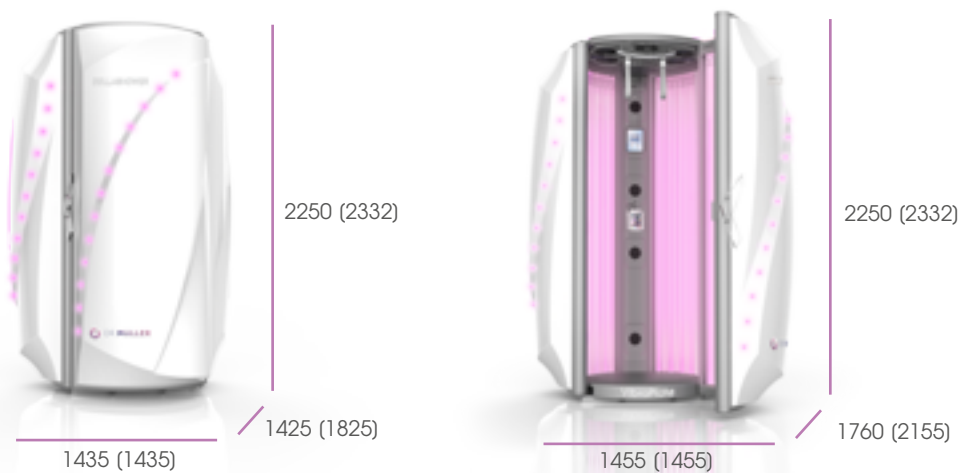

Lamp specifications

Total lamps	48 x Dr. Müller Collagenic 200W E-Tronic
Recommended exposure	12 minutes

Collashower

Technical information

Power supply	3 x 400V + N + PE | 50 Hz
Power (+airco)	8.400 Watt (9.400 Watt)
Breaker/Fuse (slow) (+airco)	3 x 16 A TP&N or 50 A s/p (3 x 25 A TP&N)
Net weight (+airco)	265 Kg (325 Kg)
Crated weight (+airco)	305 Kg (385 Kg)
Boxed dimensions (+airco)	2270 x 1140 x 1250 mm (2270 x 1140 x 1250 mm + 1200 x 800 x 990 mm)

Features

IQ Touch Control 2.0 | Age Control | TopCooler | Speakers |
Rainbow Manager | Handles | Air extraction hose

Options

Music Pro | Wellness Sound + Voice Guide | Breeze + Aroma | Airco + Extraction Control |
VibraPlate | Electronic Ballasts | Changing Cubicle
Ultrasun Manager | Paytronic | Wireless Management System

Colour options

☐ Dream White Metallic ☐ Ferrari Red Metallic

Dimensions

All dimensions in mm. (dimensions with airco)
When placing the machine make sure that the machine is surrounded by 10-15 centimeters of free space for air circulation.